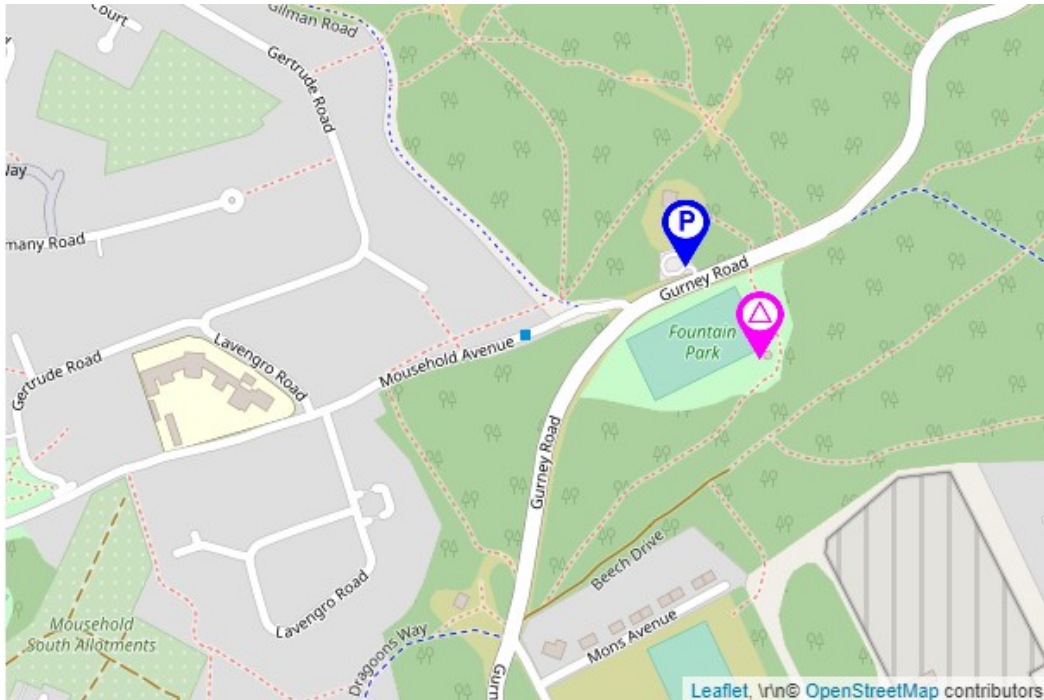

## Mousehold Heath

Parking: [Layby, Gurney Road](#)

Start: [Bandstand](#)

Nearest Post Code: NR1 4HW

### Course:

Type: Score (45 minutes)  
Distance: ~6 km to get all 20 controls  
Creator: Karen Goldsworthy  
Created: 29<sup>th</sup> June 2020  
Location on Maprun: UK →  
Norfolk →  
NOR OC →  
Mousehold

Post Run Drinks: [Kofra](#), 1 Bell Road, Norwich, NR3 4RA  
[Fat Cat Brewery Tap](#), 98-100 Lawson Rd, Norwich, NR3 4LF