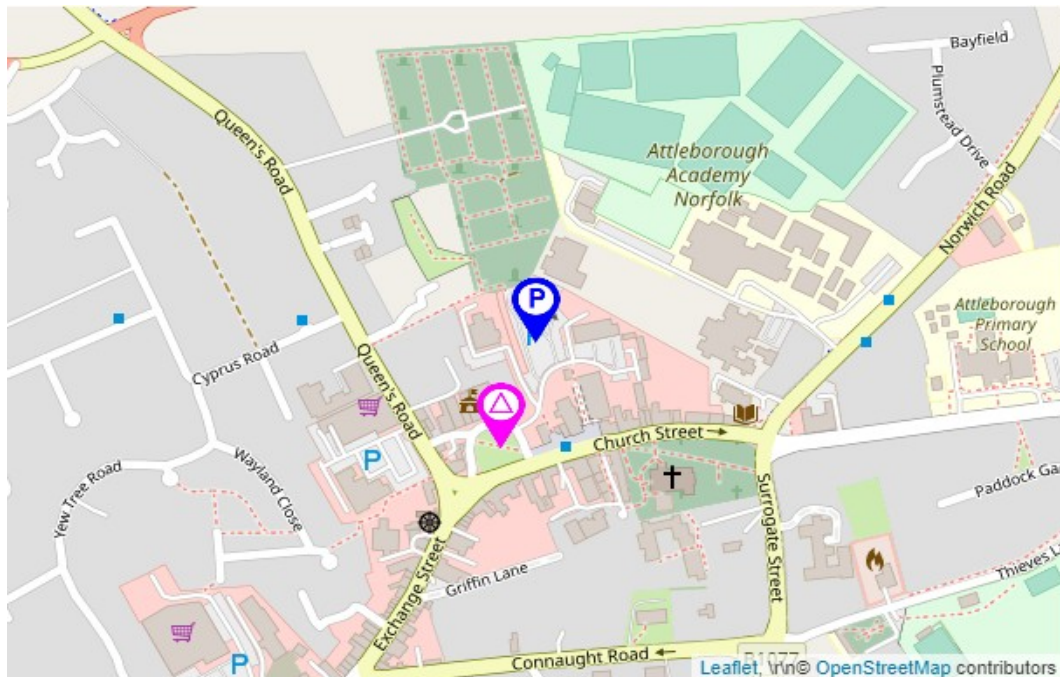

# Maprun League (Spring 2021)

## Attleborough

- Parking:** Queen's Square Car Park (Free)
- Start:** Near Town Sign in Queen's Square
- Post Code:** NR17 2AE
- Course:**
- Type:** 60 minute Score (get as many controls as you can in 60 min)
- Distance:** ~12.5km to get all 30 controls
- Planner:** Jamie Austin-Mills
- Start Date:** Sunday, 3rd January 2021 (for Maprun League)
- End Date:** Saturday, 16th January 2021 (for Maprun League)
- Maprun** UK → Norfolk → NOR OC Fun League → Attleborough
- Notes:** COVID testing has been taking place in the car park of Connaught Hall (control #11) on Tuesdays and Fridays in late November. We are not sure if this will still be happening in January.