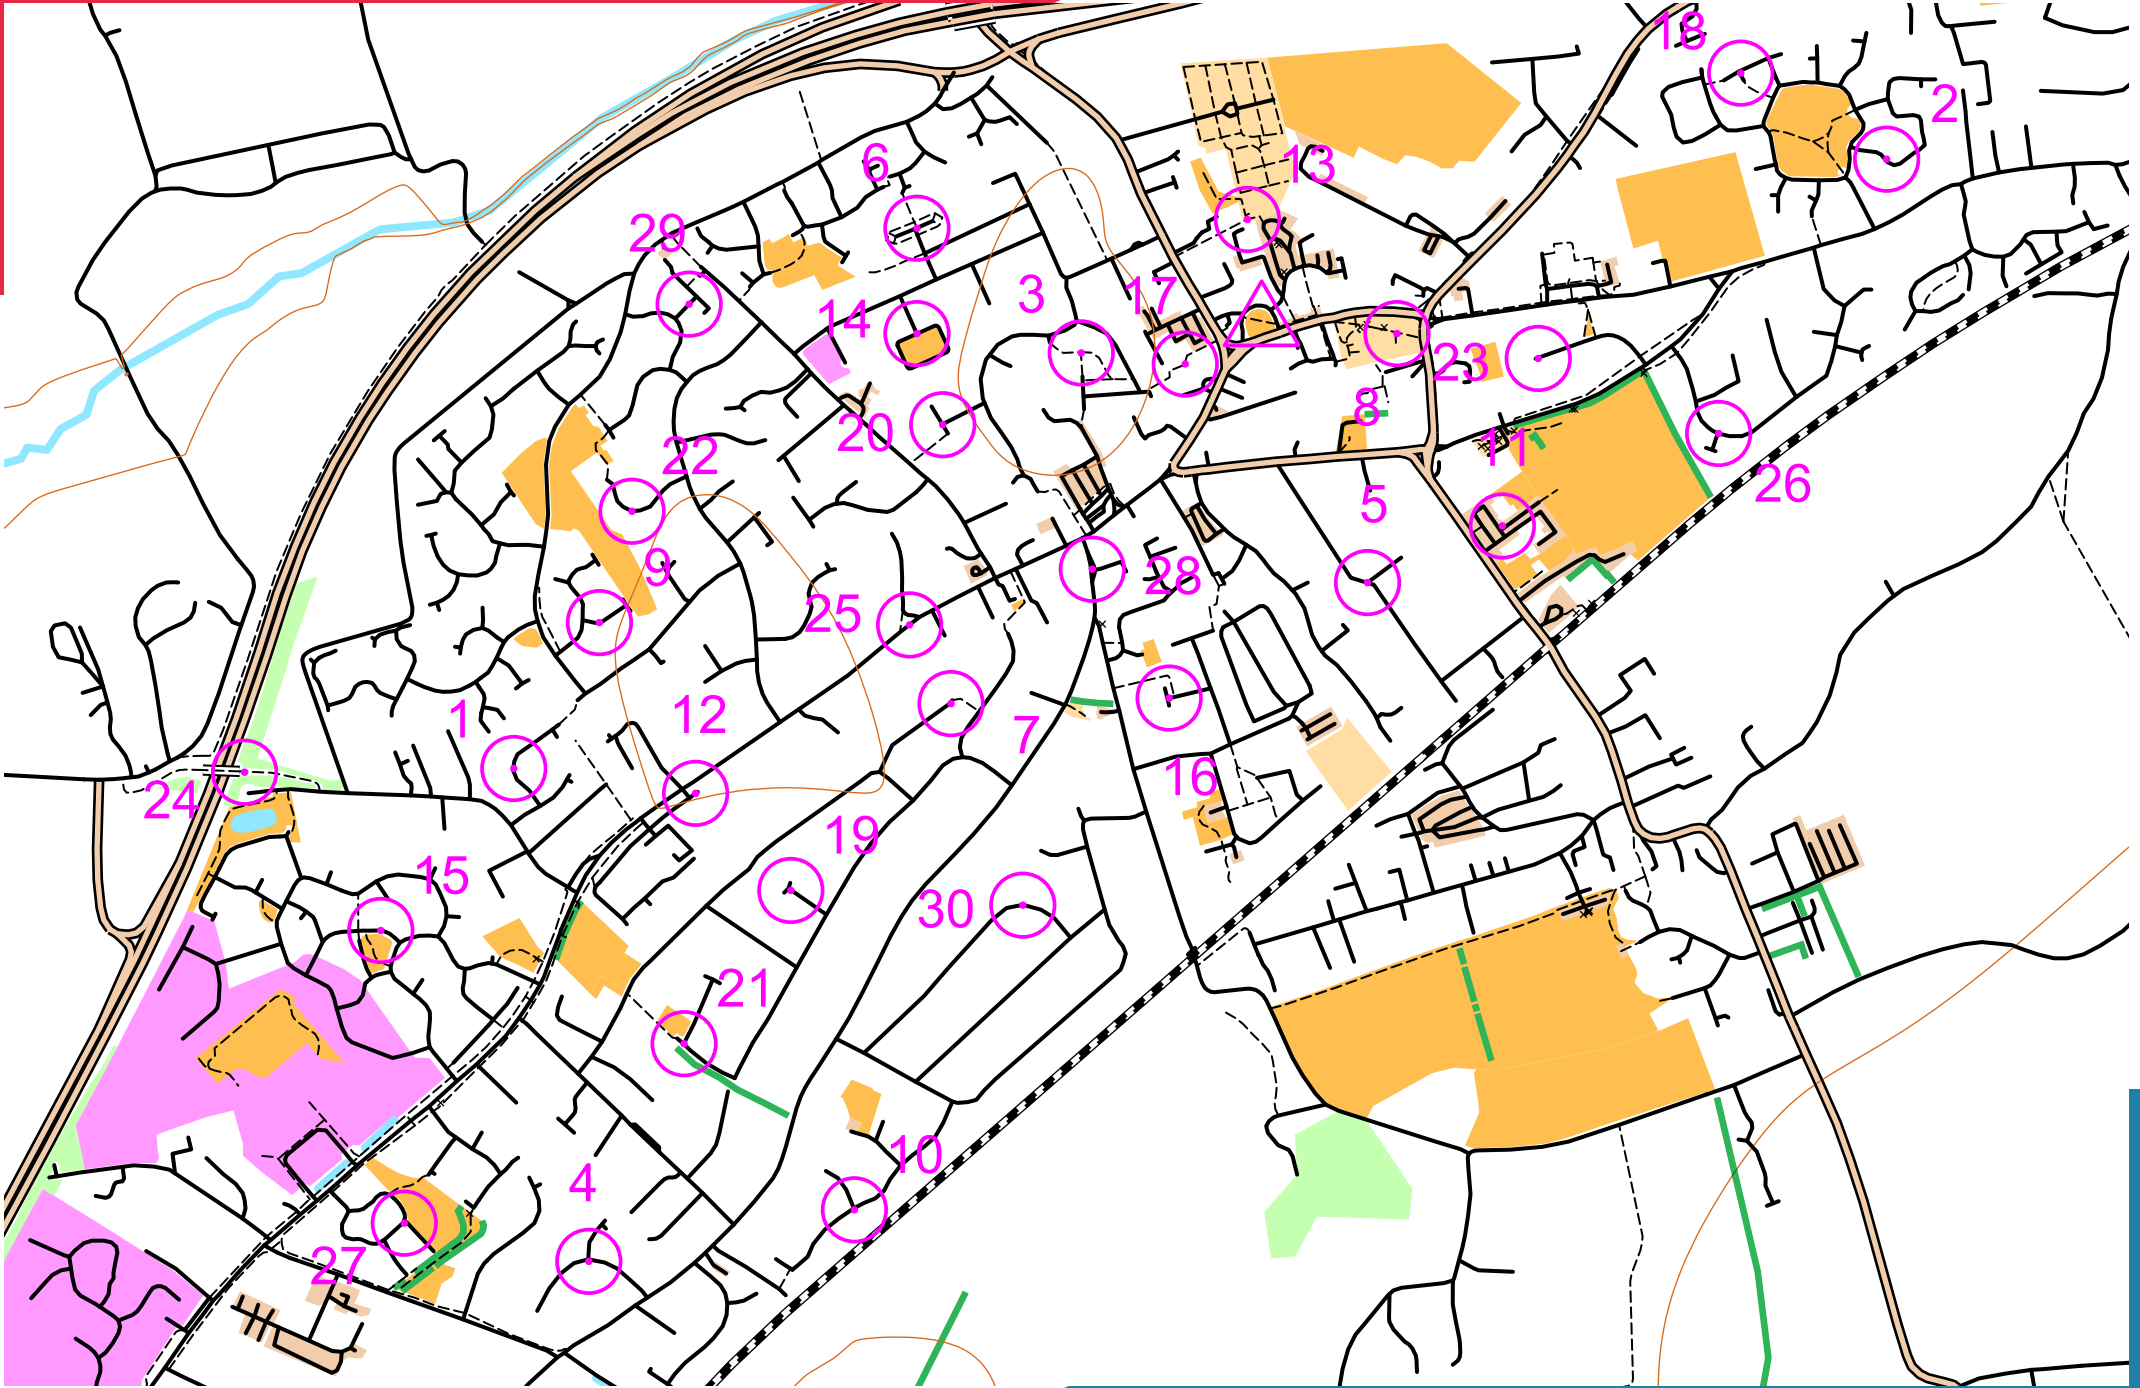

ATTLEBOROUGH

scale 1:10000, contours 10m
500m

Map data (c) OpenStreetMap, available under the Open Database Licence.
Contains OS data (c) Crown copyright & database right OS 2013-2017.
OOM created by Oliver O'Brien. Make your own: <http://oomap.co.uk/>