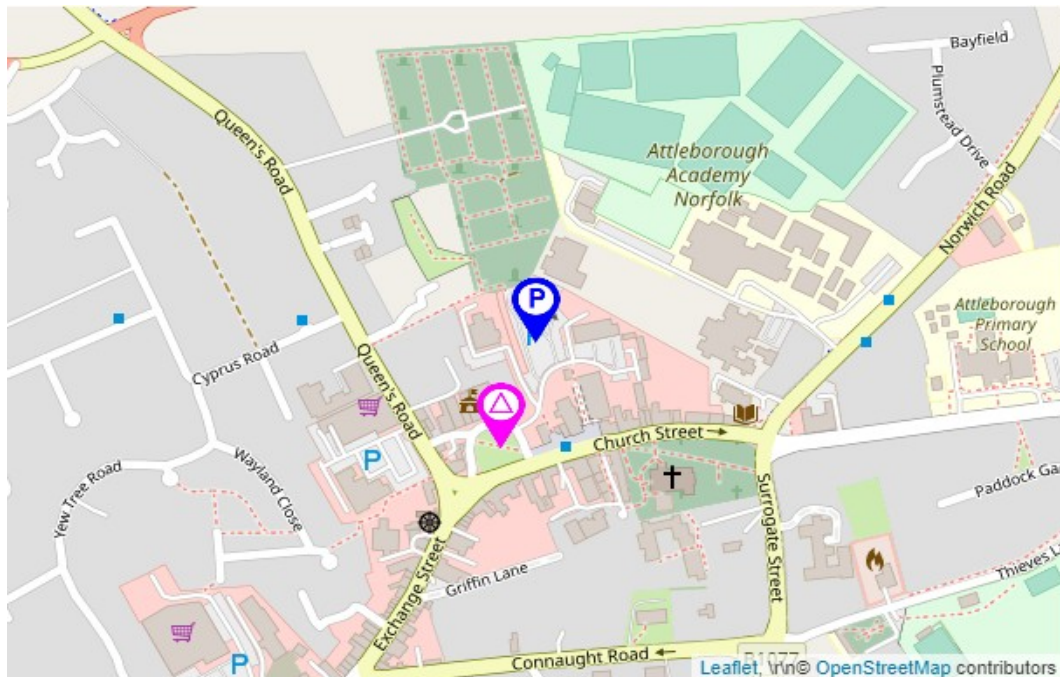

Maprun League (Spring 2021)

Attleborough

Parking:	Queen's Square Car Park (Free)
Start:	Near Town Sign in Queen's Square
Post Code:	NR17 2AE
Course:	
Type:	60 minute Score (get as many controls as you can in 60 min)
Distance:	~12.5km to get all 30 controls
Planner:	Jamie Austin-Mills
Start Date:	Sunday, 3rd January 2021 (for Maprun League)
End Date:	Saturday, 16th January 2021 (for Maprun League)
Maprun	UK → Norfolk → NOR OC Fun League → Attleborough
Notes:	Control #11 has been moved slightly due to Connaught Hall being used as a vaccination centre. This should not make a material difference to the length of the course. We will use the scores that people posted in January.