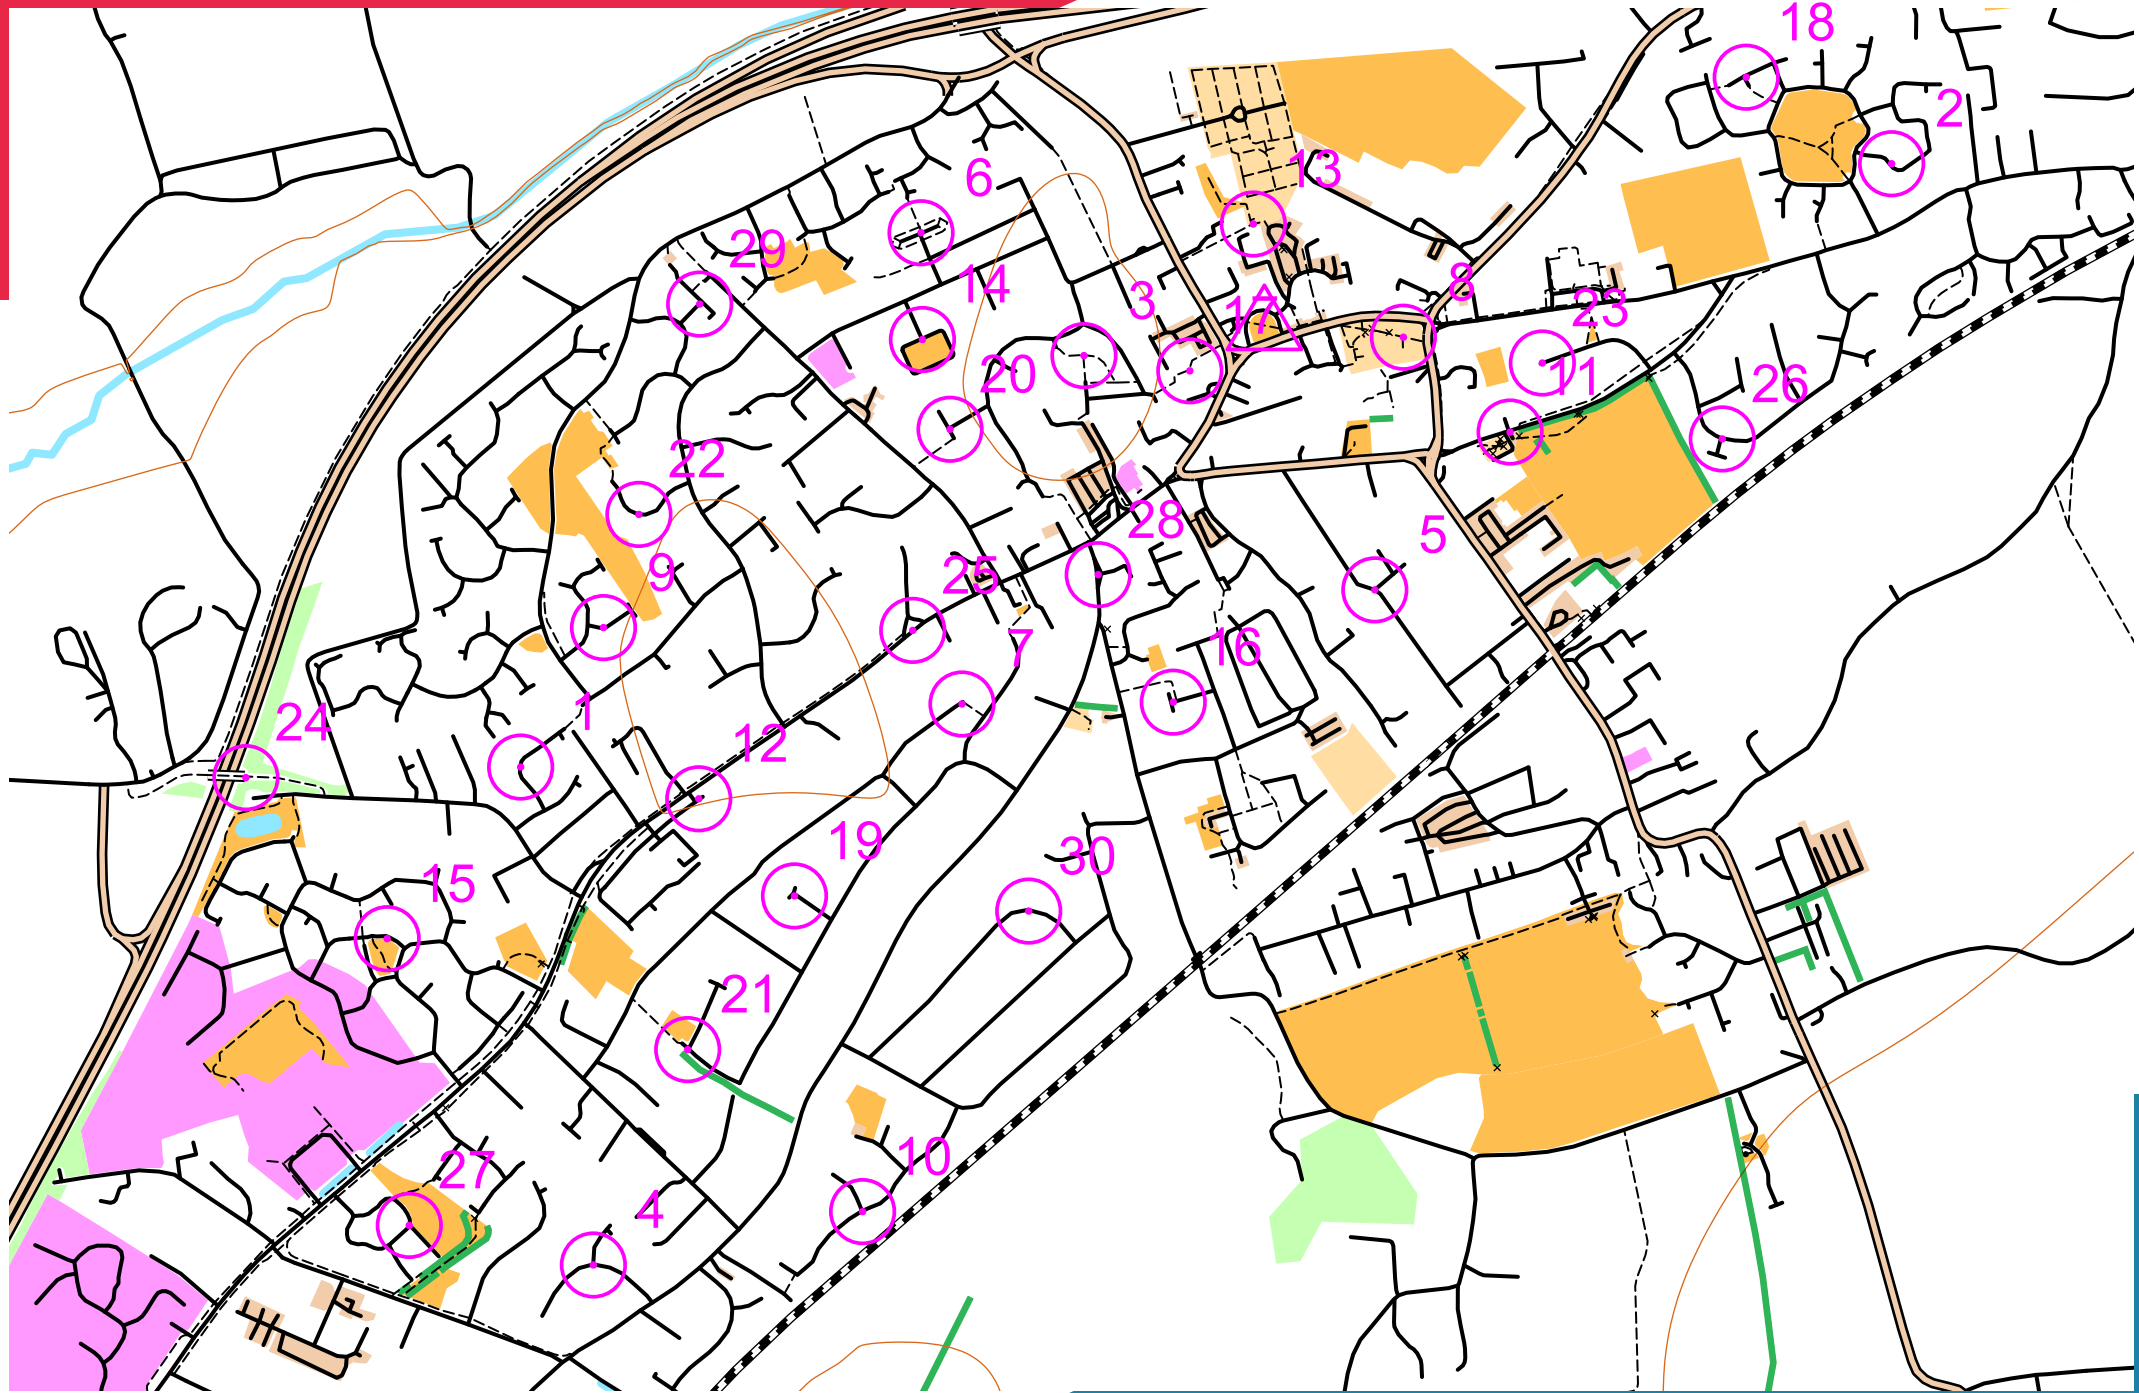

ATTLEBOROUGH

scale 1:10000, contours 10m
10m
500m

Map data (c) OpenStreetMap, available under the Open Database Licence.
Contains OS data (c) Crown copyright & database right OS 2013-2017.
OOM created by Oliver O'Brien. Make your own: <http://oomap.co.uk/>