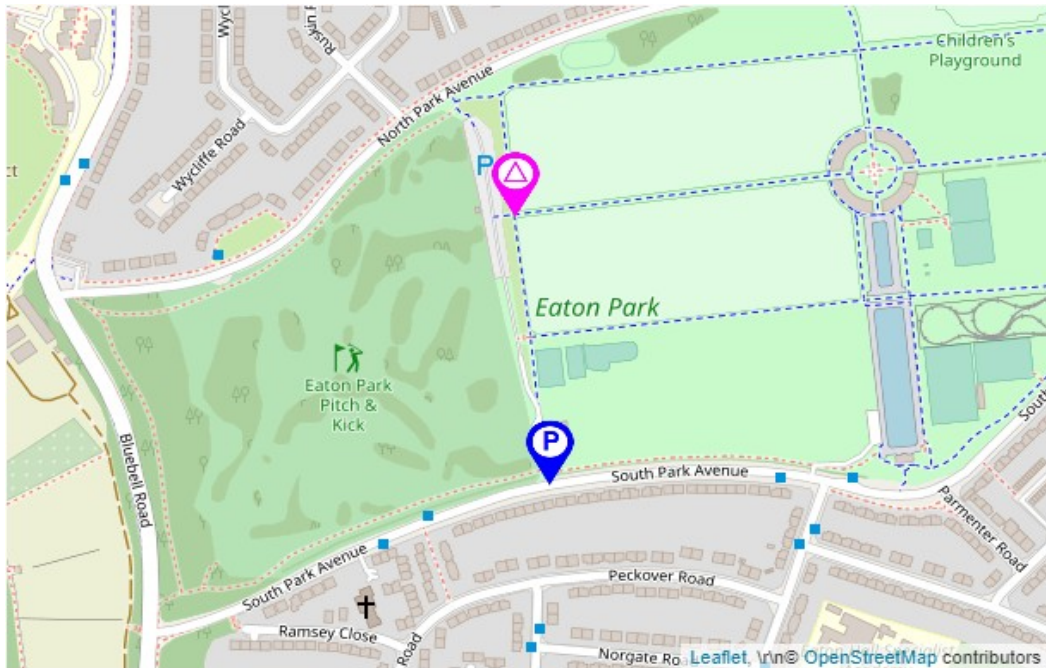

Maprun League (Spring 2021)

Eaton & Earlham

Parking:	Eaton Park (Free)
Start:	Path Junction in Eaton Park
Post Code:	NR4 7AZ
Course:	
Type:	60 minute Score (get as many controls as you can in 60 min)
Distance:	~13 km to get all 30 controls
Planner:	Jonathan Gilbert
Start Date:	Sunday, 11th April 2021 (for Maprun League)
End Date:	Saturday, 24th April 2021 (for Maprun League)
Maprun	UK → Norfolk → NOR OC Fun League → Eaton & Earlham
Notes:	<p>The path network in Cringleford Wood and the woods next to Colney Lane does not correspond exactly with the map. I have attempted to place controls in places where this should not matter, although care will be needed navigating between controls. The paths near #7 (Earlham Park) are pretty much invisible. The black crosses just north of the control represent a bench and waste bin.</p> <p>STOP PRESS: There is no access to #2 from the south – the paths have been blocked by fences.</p>