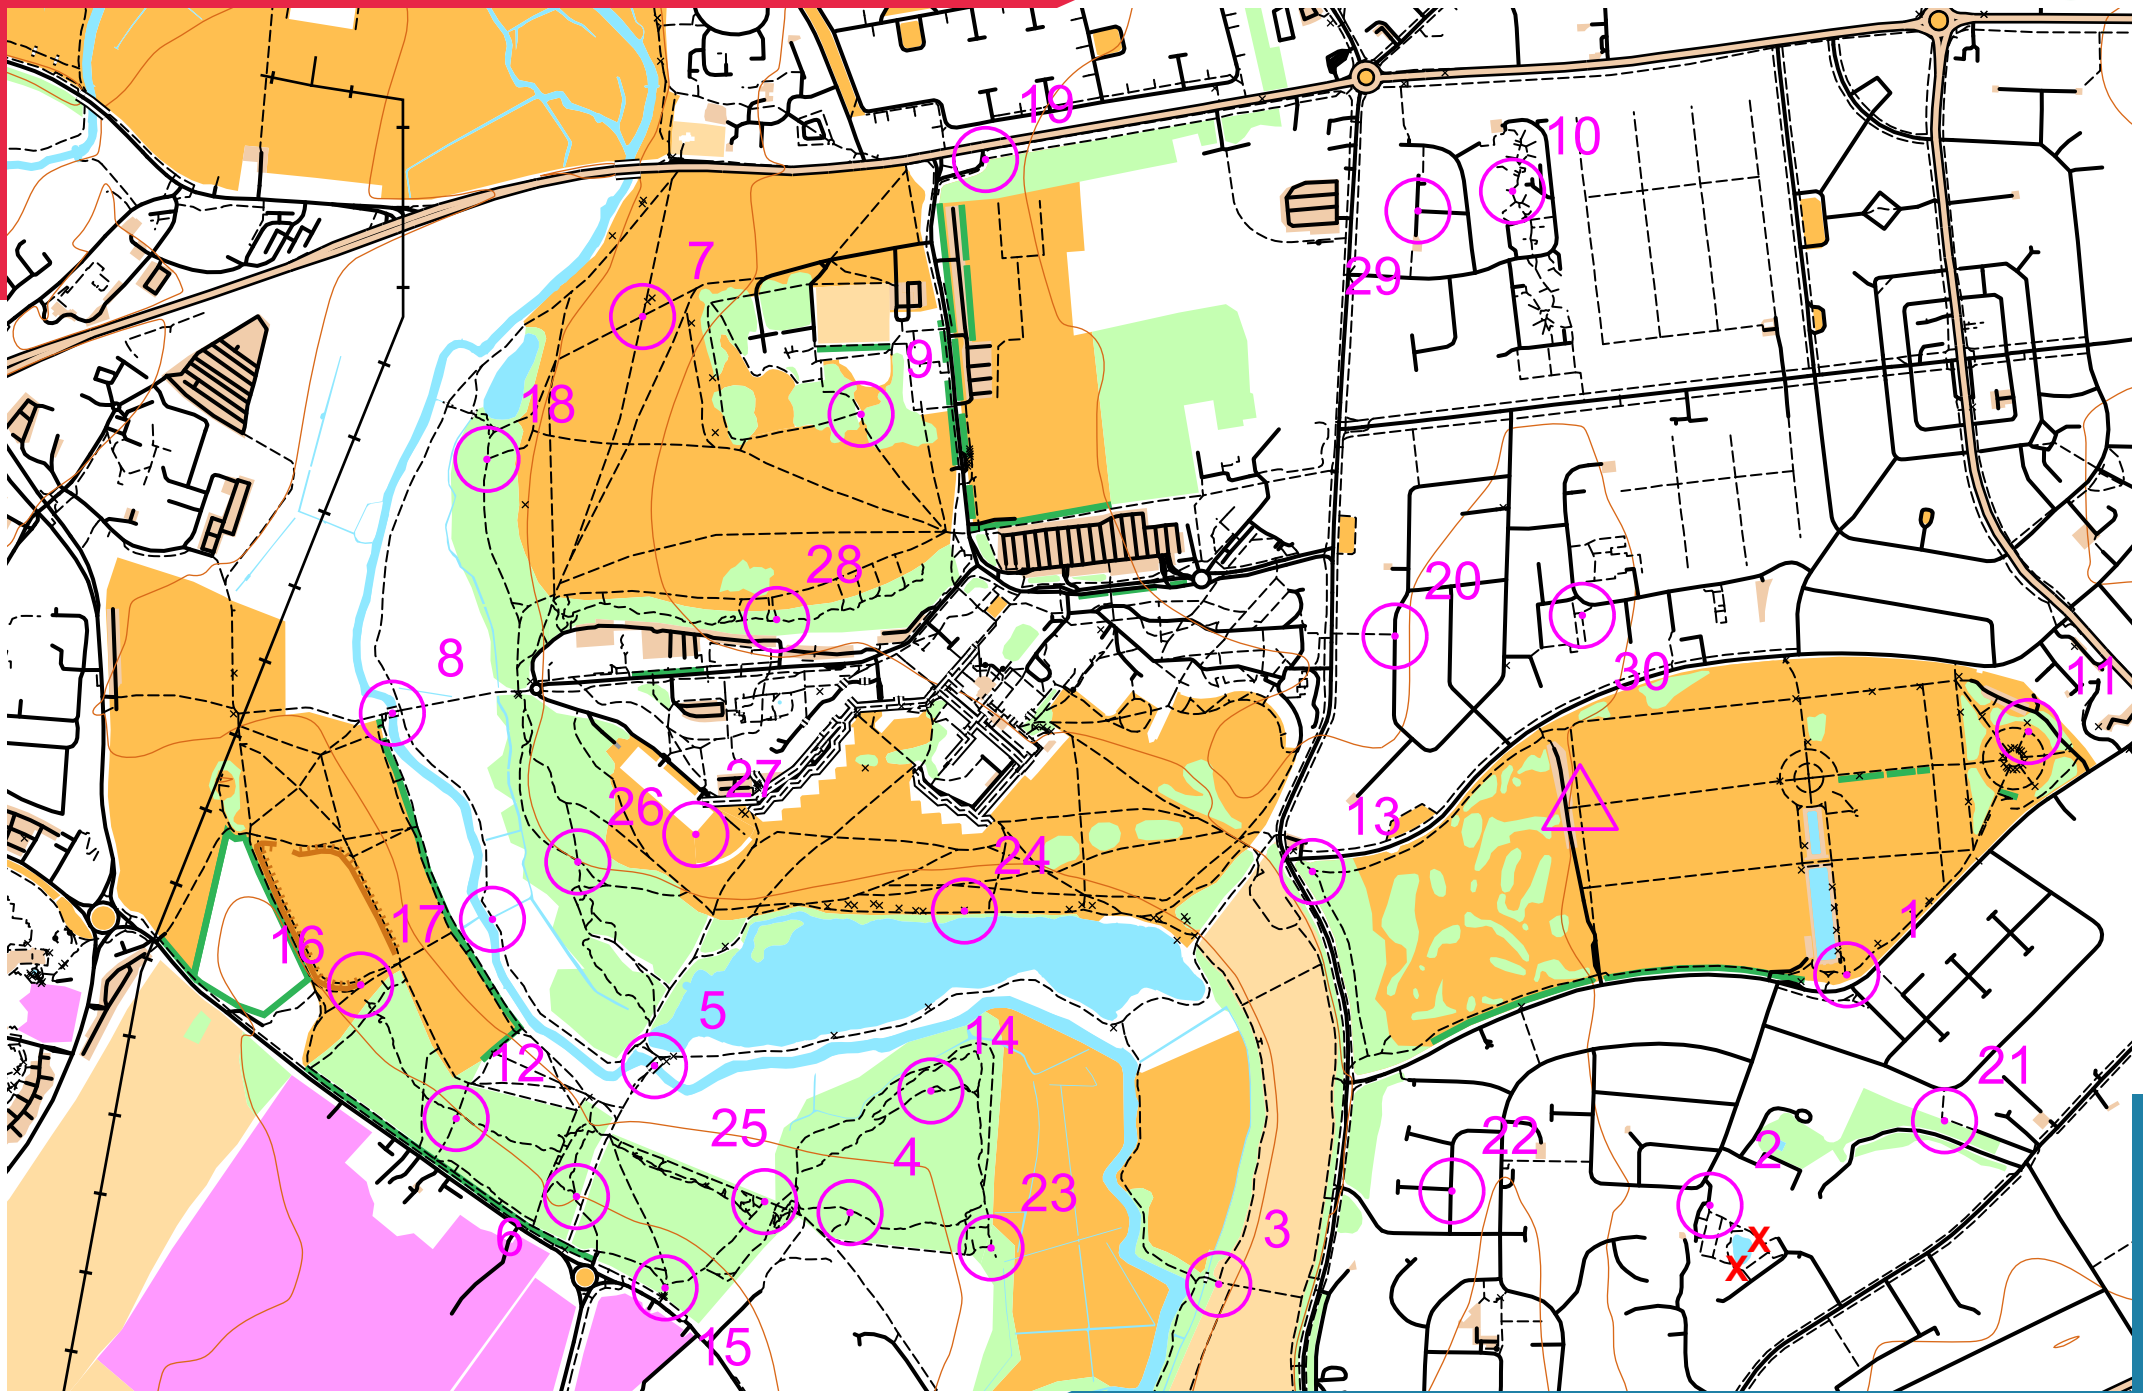

# EATON & EARLHAM

scale 1:10000, contours 10m  
500m

Map data (c) OpenStreetMap, available under the Open Database Licence.  
Contains OS data (c) Crown copyright & database right OS 2013-2017.  
OOM created by Oliver O'Brien. Make your own: <http://oomap.co.uk/>