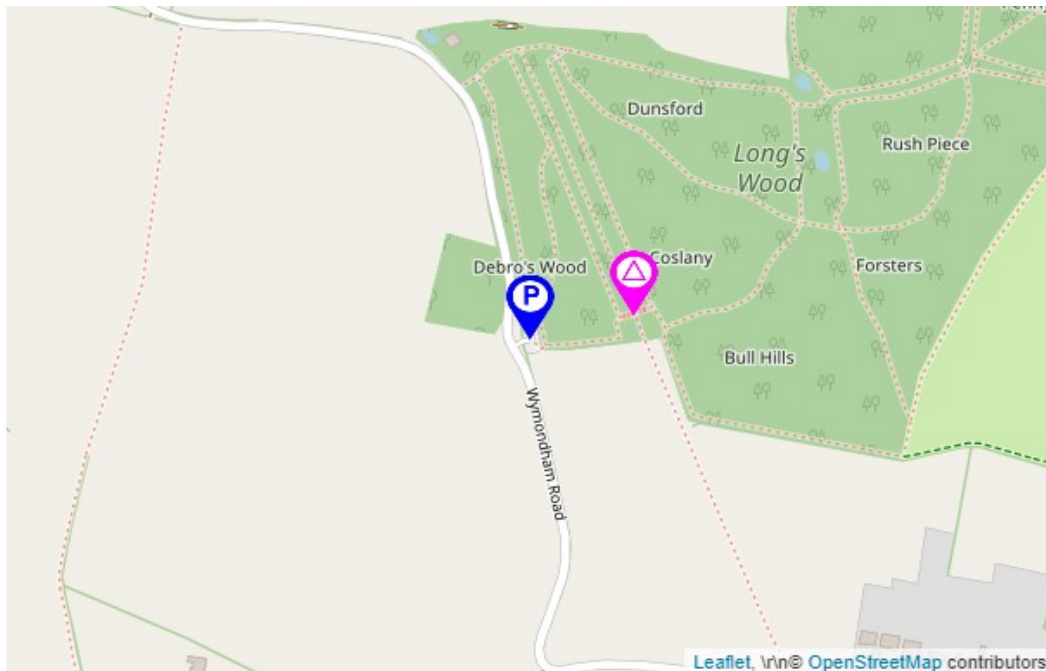

Maprun League (Spring 2021)

Wreningham

- Parking:** Longs Wood Car Park (Free, but no toilets)
- Start:** In the railway cutting close to the car park
- Post Code:** NR16 1AX
- Course:**
- Type:** 60 minute Score (get as many controls as you can in 60 min)
- Distance:** ~11km to get all 30 controls
- Planner:** Ben Bethell
- Start Date:** Sunday, 25th April 2021 (for Maprun League)
- End Date:** Saturday, 8th May 2021 (for Maprun League)
- Maprun** UK → Norfolk → NOR OC Fun League → Wreningham
- Notes:** There is a footbridge closed at control 25. It's still crossable with care, but an alternative route may be preferred. The route between control 13 and control 5 is through a riding yard. It's a public footpath - trust your map!