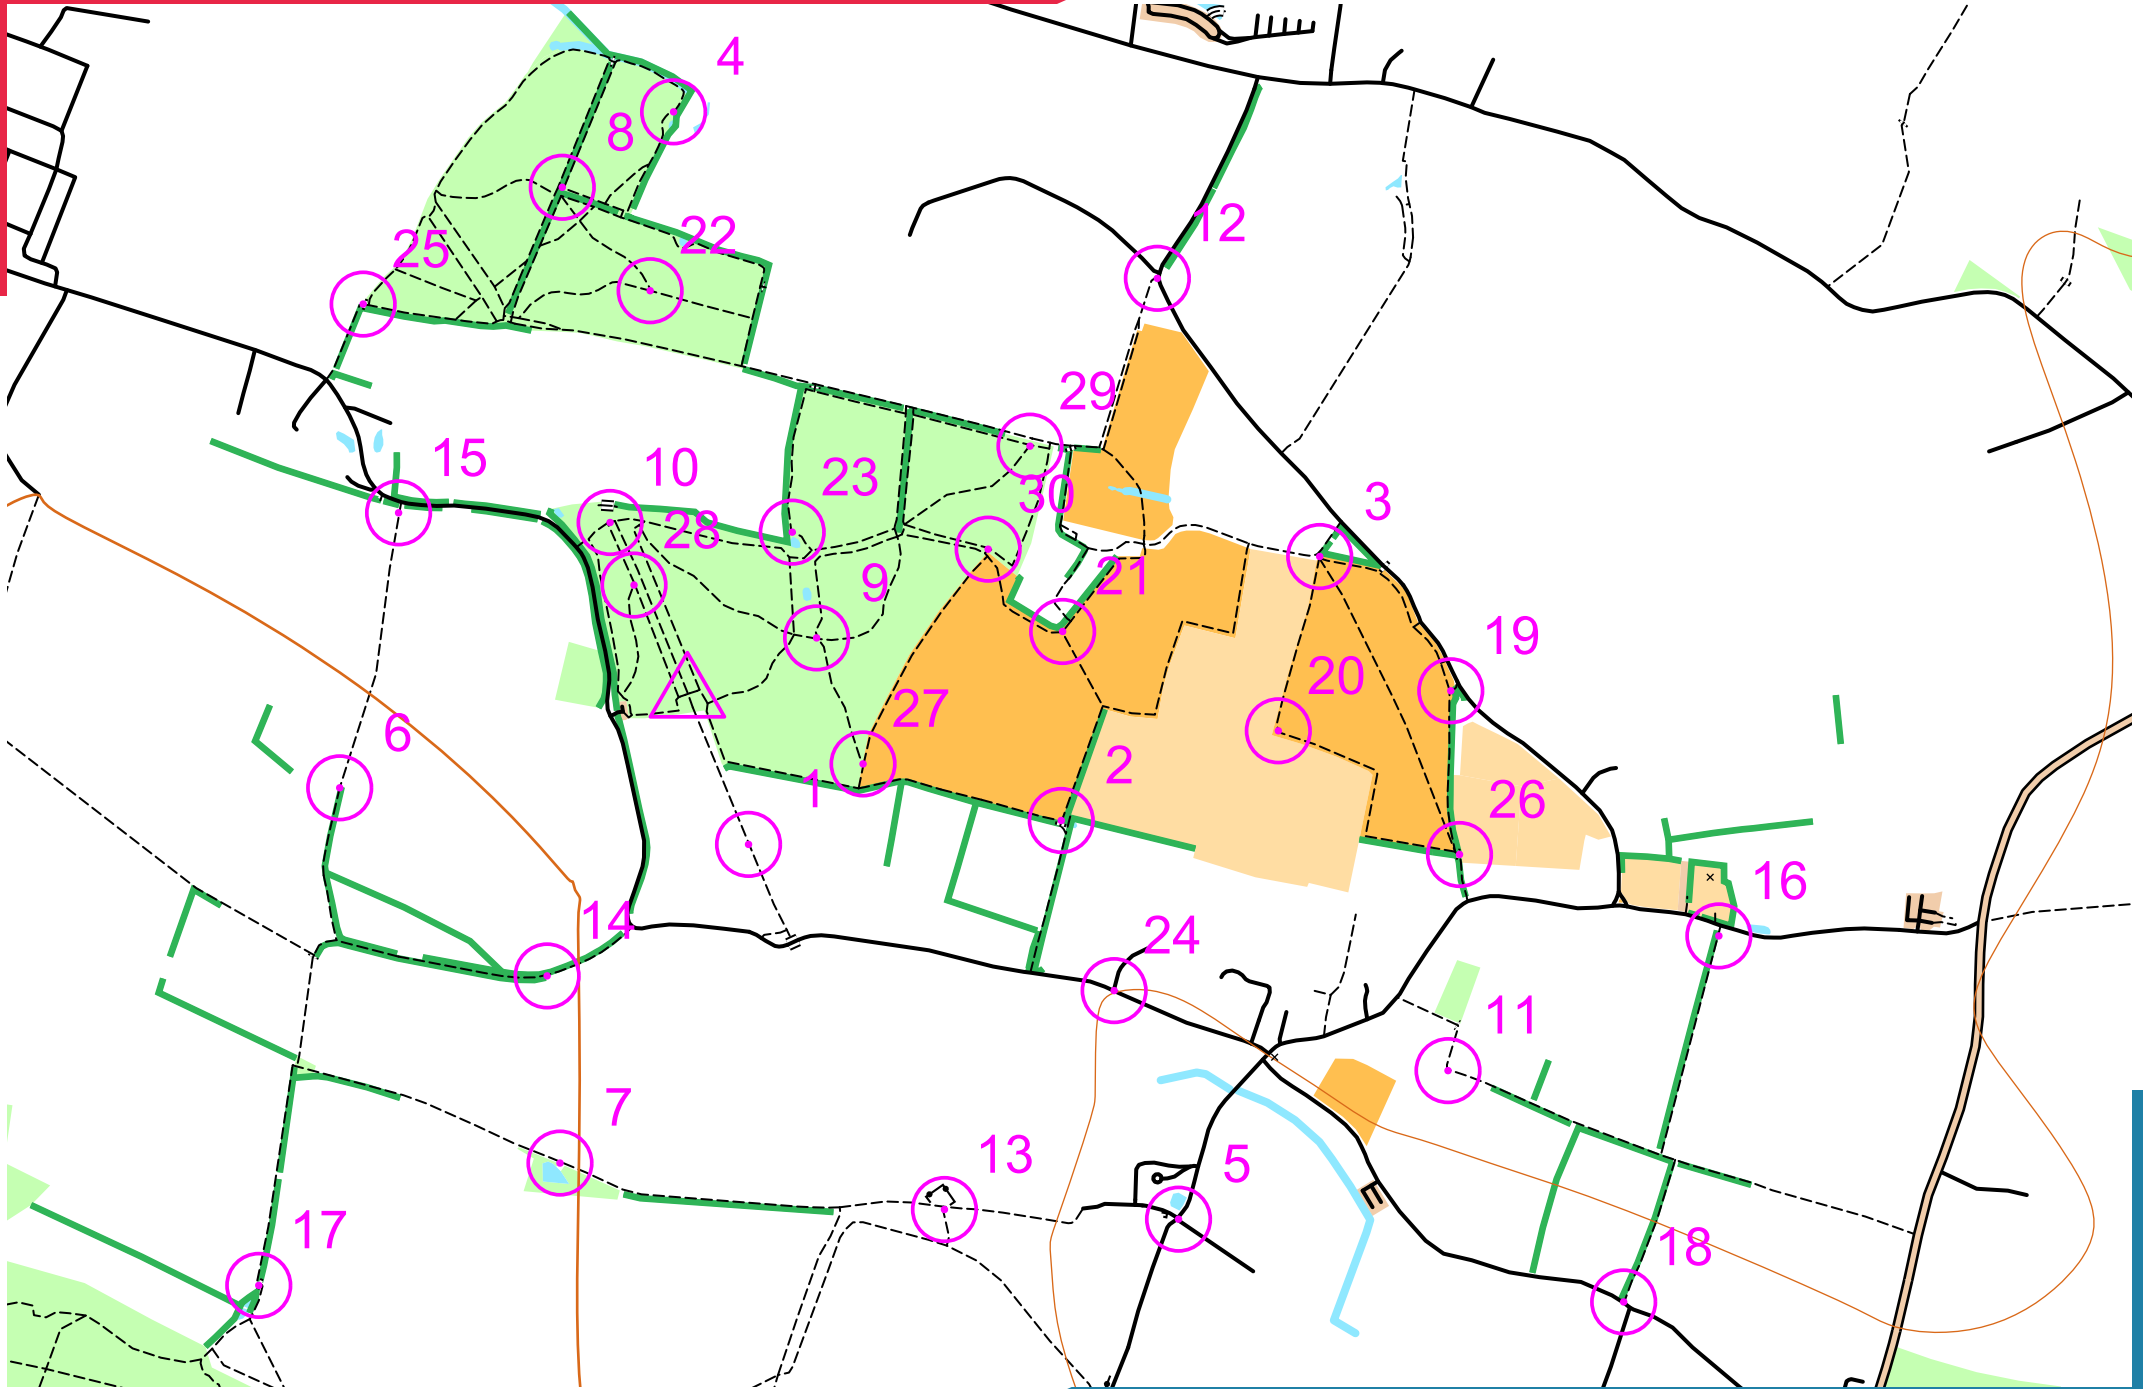

WRENINGHAM

scale 1:10000, contours 10m
500m

Map data (c) OpenStreetMap, available under the Open Database Licence.
Contains OS data (c) Crown copyright & database right OS 2013-2017.
OOM created by Oliver O'Brien. Make your own: <http://oomap.co.uk/>