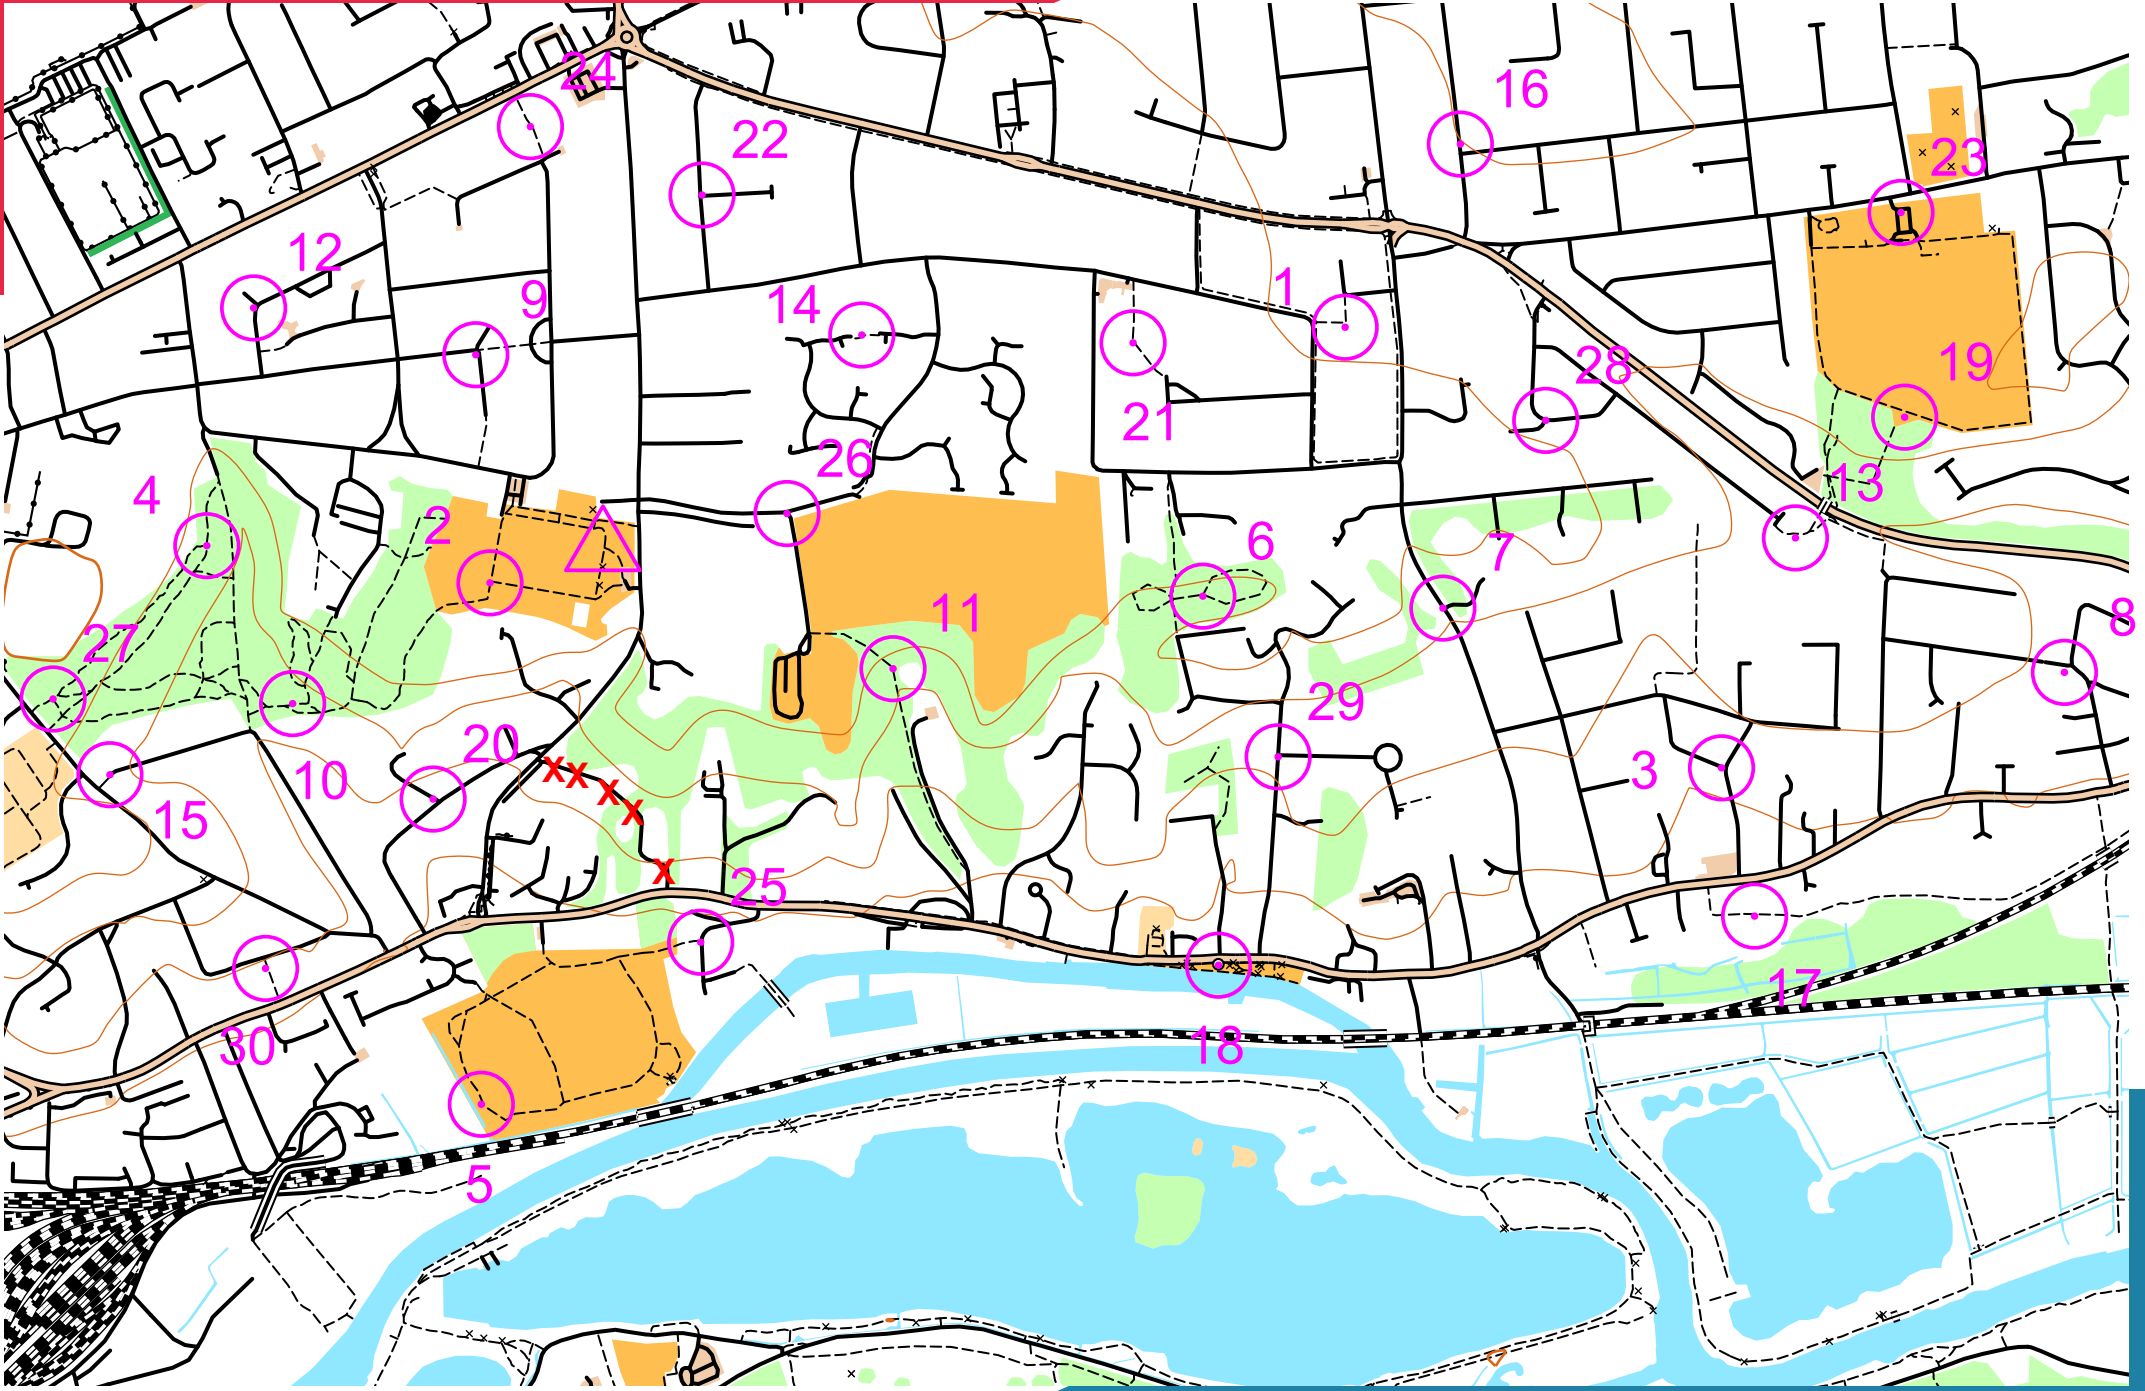

# THORPE HAMLET

scale 1:10000, contours 10m  
500m

Map data (c) OpenStreetMap, available under the Open Database Licence.  
Contains OS data (c) Crown copyright & database right OS 2013-2017.  
OOM created by Oliver O'Brien. Make your own: <http://oomap.co.uk/>